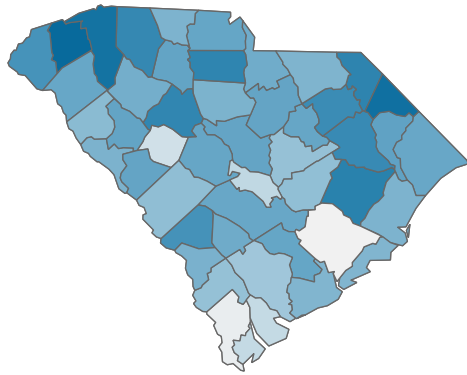

COVID-19 in South Carolina

As of 11:59 PM on 7/25/2021

Cases

611,594

Select Date Range & County to Filter Page Values

All values

COUNTY

All

Past 2 weeks Confirmed

7132

Rate of COVID-19 Cases per 10,000 population, by County

County Displayed: **South Carolina** | Dates Displayed: 3/4/2020 to 7/25/2021

[Use County Filter Above to View ZIP Code Counts](#)

Find your ZIP

All

Reported COVID-19 Cases, by Week of Report

County Displayed: **South Carolina** | Dates Displayed: 3/4/2020 to 7/25/2021

County Displayed: **South Carolina** | Dates Displayed: 3/4/2020 to 7/25/2021