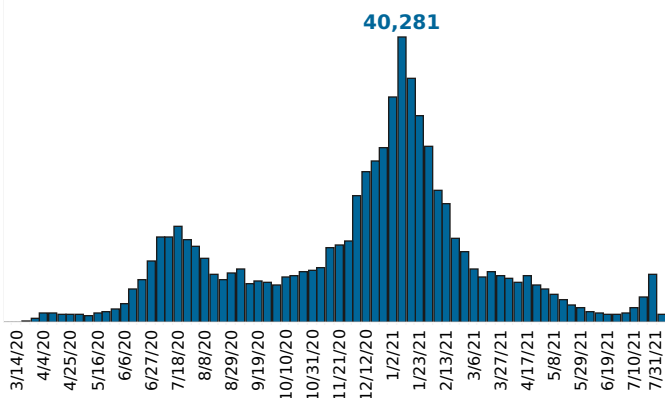

COVID-19 in South Carolina

As of 11:59 PM on 7/25/2021

Cases

611,594

Select Date Range & County to Filter Page Values

All values

COUNTY

All

Past 2 weeks Confirmed

7132

Rate of COVID-19 Cases per 10,000 population, by County

County Displayed: **South Carolina** | Dates Displayed: 3/4/2020 to 7/25/2021

[Use County Filter Above to View ZIP Code Counts](#)

Find your ZIP

All

Reported COVID-19 Cases, by Week of Report

County Displayed: **South Carolina** | Dates Displayed: 3/4/2020 to 7/25/2021

County Displayed: **South Carolina** | Dates Displayed: 3/4/2020 to 7/25/2021